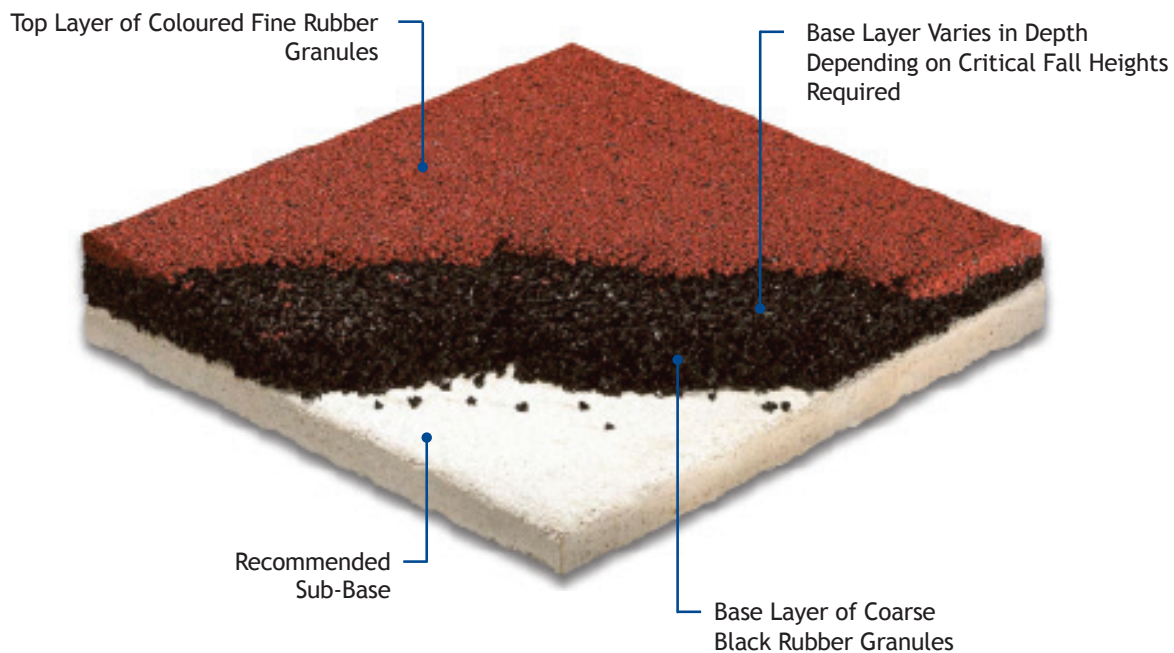

Rubber Top

Rubber Top Range

Black

Royal Blue

Blue

Forest Green

Green

Turquoise

Red

Orange

Brown

Earth Yellow

Beige

Yellow

Egg Shell

Light Grey

Purple

Due to the limitations of colour displays and the printing process, the colours shown are for indicative purposes only.