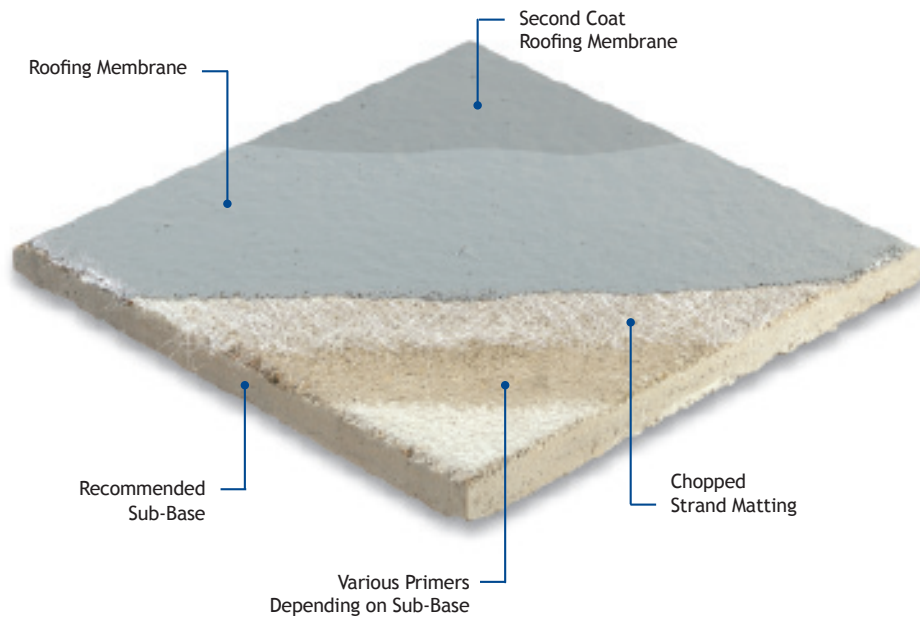

Flexible Roofing Membrane

Roofing Membrane Colour Range

Mid Grey

Dark Grey

Due to the limitations of colour displays and the printing process, the colours shown are for indicative purposes only.