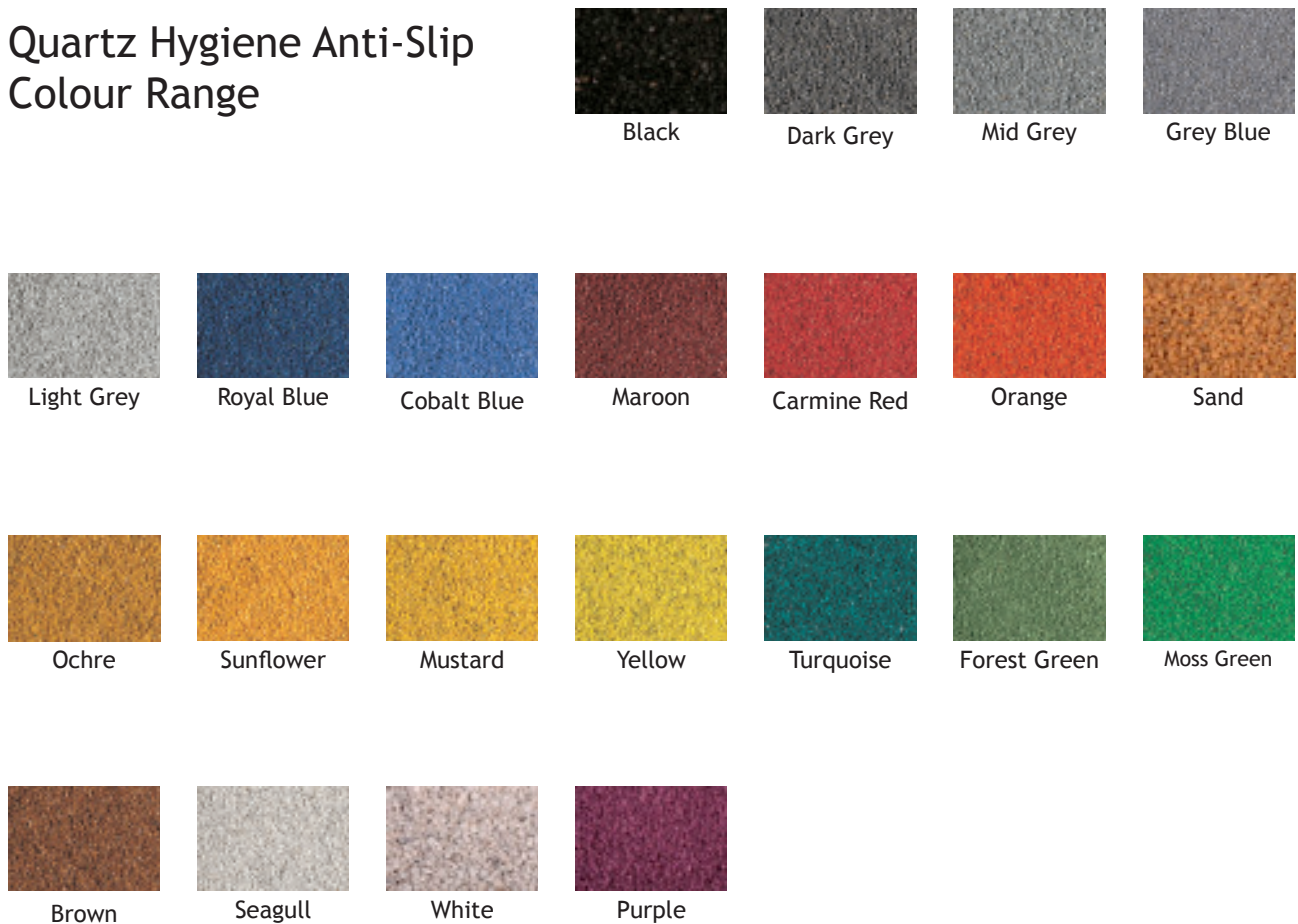

# Quartz Hygiene Anti-Slip

## Quartz Hygiene Anti-Slip Colour Range

Due to the limitations of colour displays and the printing process, the colours shown are for indicative purposes only.