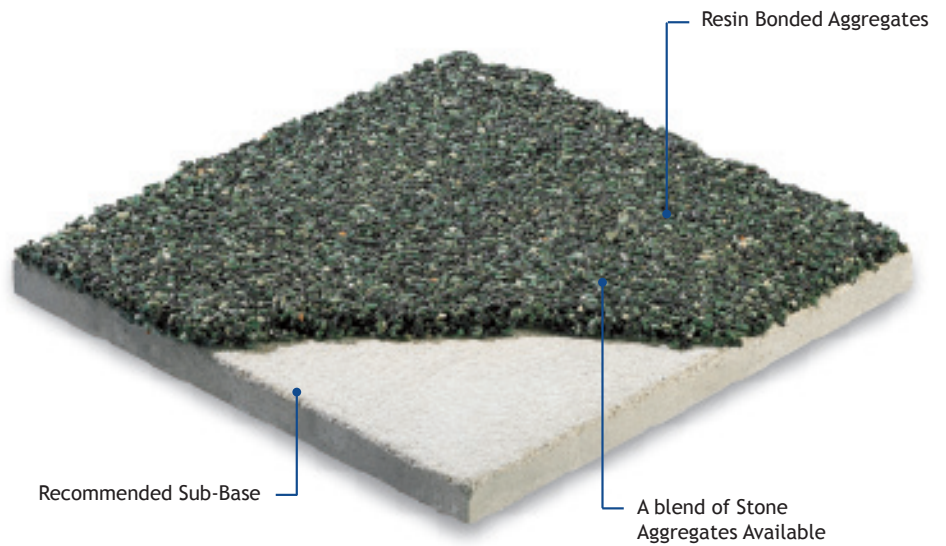

Bonded Stone

Bonded Stone

Stone Carpet

Natural Stone Range

Autumn Gold

Brittany Bronze

Calcined Flint White

DKI Quartz

Chinese Bauxite

Gaynan Bauxite

Grey Daltex

Red Terracotta

Due to the limitations of colour displays and the printing process, the colours shown are for indicative purposes only.