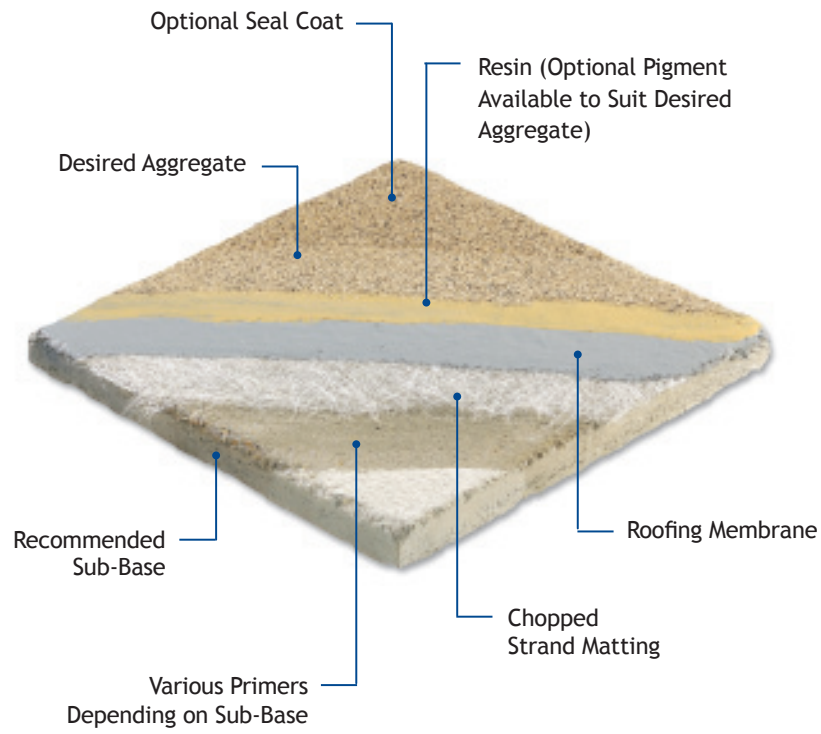

Balcony Grade System

Roofing Membrane Colour Range

Mid Grey

Dark Grey

Natural Stone Range

Steel Slag

Amber Flint

Autumn Gold

Honey Yellow

PM Quartz

Red Granite

Rhine Gold

Salmon Pink

Silver Grey

Staffs Pink

Due to the limitations of colour displays and the printing process, the colours shown are for indicative purposes only.