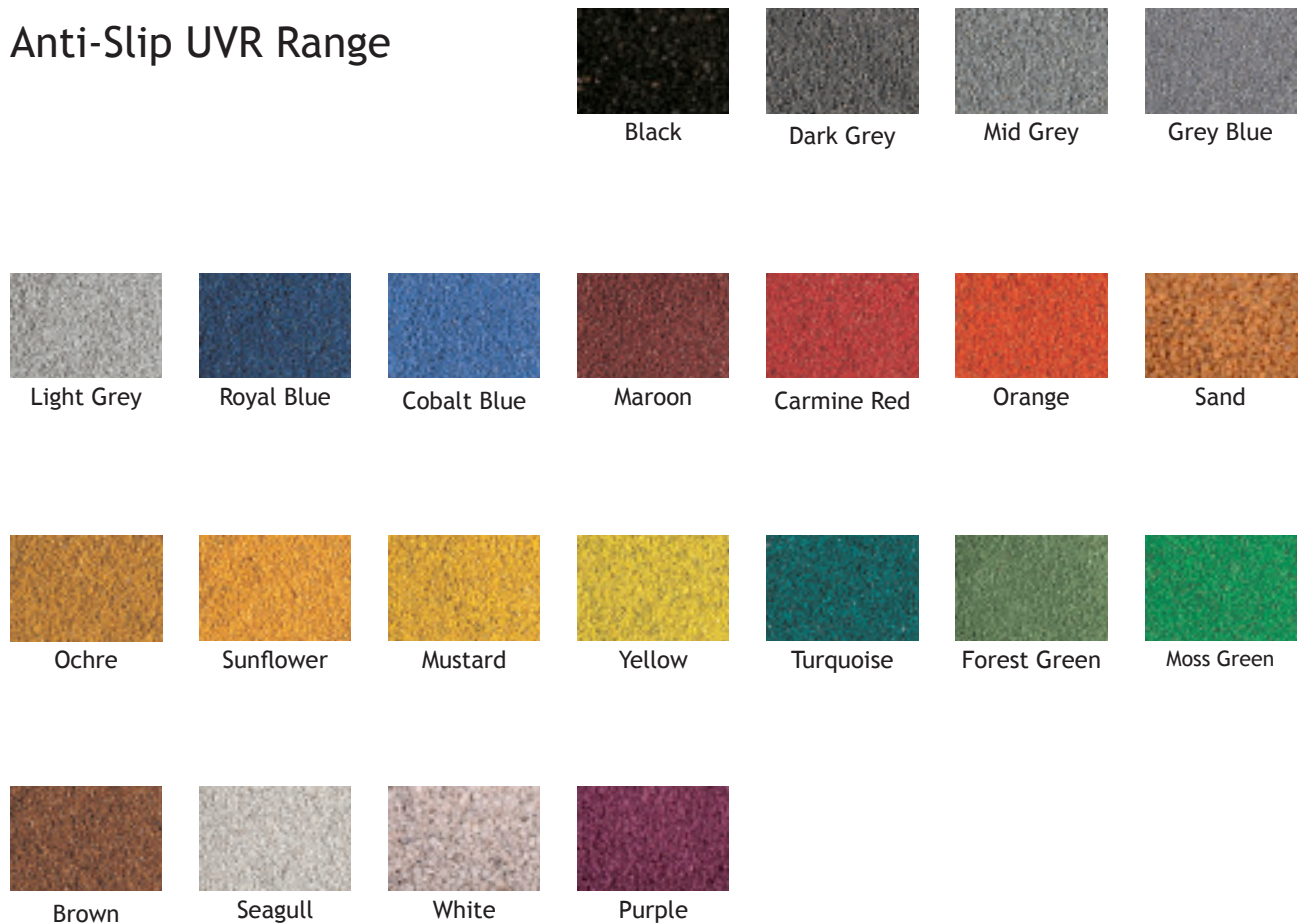

# Quartz Anti-Slip UVR

## Anti-Slip UVR Range

Due to the limitations of colour displays and the printing process,  
the colours shown are for indicative purposes only.